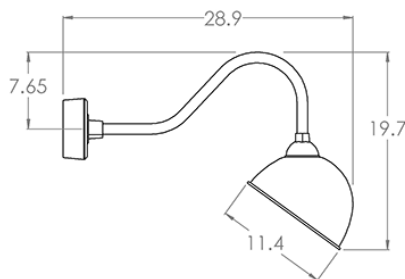

Project: \_\_\_\_\_

Fixture Type: \_\_\_\_\_

**RLM RA11 GNA22X** H: 19.7 W: 11.4 E: 28.9 MC: 7.65

### Description

11" Angled shade with 22" Gooseneck arm

### Specifications

- Housing** Spun aluminum shade with extruded arm and cast canopy\*
- Diffuser/Optics**
  - Clear tempered glass cylinder
  - Frosted glass cylinder
- Light Source** LED
- Max Watts** 9.62
- Electrical** TL/HO - L90 >55,000 Hrs. with TurboLED & TurboLED HO COB. 120-277V HPF Constant Current driver, LE-TE dimmable @120V and 0-10V dimming (model dependent).
- Mounting** Mounts over 4" recessed outlet box.
- Certification** Manufactured in accordance with U.L. standard 1598- Suitable for wet locations (with diffuser only) -