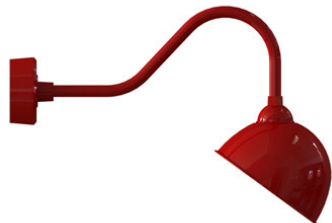

Project: \_\_\_\_\_

Fixture Type: \_\_\_\_\_

**RLM RA11 GNA22X** H: 19.7 W: 11.4 E: 28.9 MC: 7.65

### Description

11" Angled shade with 22" Gooseneck arm

### Specifications

- Housing** Spun aluminum shade with extruded arm and cast canopy\*
- Diffuser/Optics**
  - Clear tempered glass cylinder
  - Frosted glass cylinder
- Light Source** LED
- Max Watts** 9.62
- Electrical** TL/HO - L90 >55,000 Hrs. with TurboLED & TurboLED HO COB. 120-277V HPF Constant Current driver, LE-TE dimmable @120V and 0-10V dimming (model dependent).
- Mounting** Mounts over 4" recessed outlet box.
- Certification** Manufactured in accordance with U.L. standard 1598- Suitable for wet locations (with diffuser only) -

#### Diffuser/Optics

- CL - Clear glass
- FR - Frosted glass cylinder