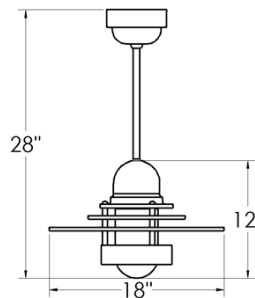

Project: _____

Fixture Type: _____

Helos HL301XL STEMX H: 12 W: 18 OAL: 28

Description

18" Disk pendant with 12" stem and 40° swivel canopy

Specifications

- Housing** Heavy-wall spun aluminum with cast fitter, extruded stem and stamped steel canopy*
- Diffuser/Optics**
 - Clear tempered glass cylinder
 - Frosted glass cylinder
- Light Source** LED
- Max Watts** 14.69
- Electrical** TL/HO - L90 >55,000 Hrs. with TurboLED & TurboLED HO COB. 120-277V HPF Constant Current driver, LE-TE dimmable @120V and 0-10V dimming (model dependent).
- Mounting** Mounts over 4" recessed outlet box.
- Certification** Manufactured in accordance with U.L. standard 1598 - Suitable for wet locations