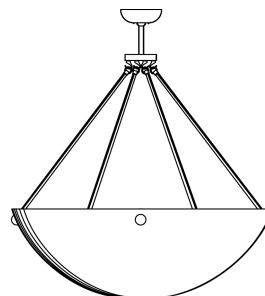

ABR30[®]
shown

Decorative ABR36HB H: 11 W: 36 OAL: 35

Description

Rod-hung 36" Acrylic Bowl pendant with half-ball trim

Specifications

Housing	Mixed metals
Diffuser/Optics	<ul style="list-style-type: none"> • FAL - Faux-Alabaster Acrylic • SOA - Satin Opal Acrylic • WAC - White Acrylic
Light Source	LTE Medium Base
Max Watts	11.4 X 6 150 X 6
Electrical	MB - Accepts Medium base 120V incandescent, CFL or LED lamps (by others) rated for use in fully enclosed fixtures. LTE - Includes 50,000 Hr. LED light engine with 120-277V constant current driver.
Mounting	Mounts over 4" recessed outlet box.
Certification	Manufactured in accordance with U.L. standard 1598 - For dry locations only

Ordering Guide: Choose from each category, using designated code to specify.

ABR36HB					
MODEL	DIFFUSER	LIGHT SOURCE	FINISH	EXTRAS	

Diffuser/Optics

FAL - Faux-Alabaster Acrylic
SOA - Satin Opal Acrylic
WAC - White Acrylic