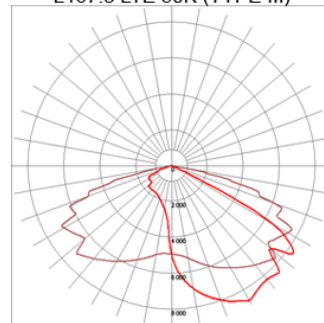

L167.3 LTE 50K (TYPE III)

Wall Pack/Floodlight FH45 BR H: 4 W: 15.75 E: 25.75

Description

This sturdy area light is ideal for applications requiring a sleek, stylish design combined with a high-output, energy-efficient light source. Made with a die cast aluminum housing and coated with a textured bronze powdercoat finish, this fixture is ideal for high visibility areas. Delivers more than 20,000 lumens, using only 167 watts. CSA listed for wet locations. Optional surge protection and photocell. Available with tempered clear flat glass lens or optional LED flat glass lens. Comes with a choice of 3 different mounting options - arm, two-piece swivel bracket or adjustable slip fitter.

Specifications

Diffuser/Optics

- Clear Glass (Type III)
- Clear Glass (Type V)

Light Source LTE
Max Watts 256

Electrical Mounting LTE - Includes 50,000 Hr. LED light engine with 120-277V constant current driver.
 Mounts via heavy duty stationary arm