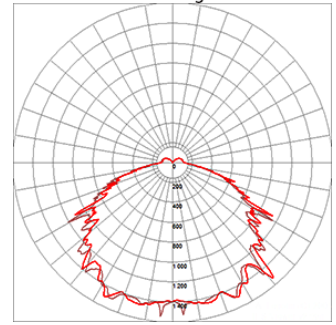

L45 LTE 50K Light Source

Canopy AVN40 H: 8 5/8 W: 12 3/8

Description

Large Vandal Resistant Light - Deep Housing

Specifications

Housing Die-cast aluminum

Diffuser/Optics Clear Polycarbonate

Light Source LTE