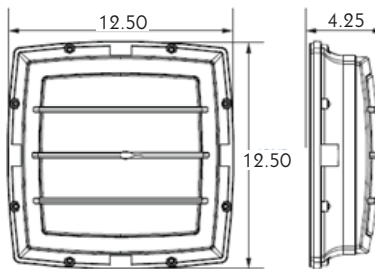

Lighting Your Way

LURALINE

LIGHTING

LED Square Bulkhead

LED Square Bulkheads from Luraline Lighting are a durable and streamlined fixtures with Type IV distribution that throws light where needed. This versatile series is available with open frame, grill or half cover trims. Each is constructed of die cast aluminum and finished with a bronze powdercoat. All models are CSA listed for wet locations and IP67 rated, making them ideal for almost any application.

LWPS25OF

LWPS25GR

LWPS25HC

Specifications

	Open Frame (OF)	Guard (GR)	Half Cover (HC)
Ordering Code	LWPS25OF	LWPS25GR	LWPS25HC
System Wattage	19.7	19.7	19.7
Incandescent Equivalent (W)	150	150	150
Input Voltage (VAC)	120-277	120-277	120-277
LED Lumens	2539	2539	2485
Delivered Lumens	1674	1468	1467
Color Temperature (CCT)	5000K	5000K	5000K
Color Rendering Index (CRI)	80+	80+	80+
Dimming	0-10V	0-10V	0-10V
Rated Life (Hours L70)	50,000	50,000	50,000
Warranty (Years)	3	3	3
Height (Inches)	12.50	12.50	12.50
Width (Inches)	12.50	12.50	12.50
Extension (Inches)	3.94	4.25	4.13