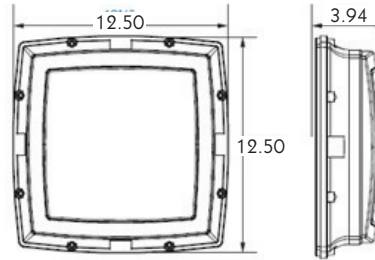

Lighting Your Way

LURALINE

LIGHTING

LED Square Bulkhead

LED Square Bulkheads from Luraline Lighting are a durable and streamlined fixtures with Type IV distribution that throws light where needed. This versatile series is available with open frame, grill or half cover trims. Each is constructed of die cast aluminum and finished with a bronze powdercoat. All models are CSA listed for wet locations and IP67 rated, making them ideal for almost any application.

LWPS25OF

LWPS25GR

LWPS25HC

Specifications

	Open Frame (OF)	Guard (GR)	Half Cover (HC)
Ordering Code	LWPS25OF	LWPS25GR	LWPS25HC
System Wattage	19.7	19.7	19.7
Incandescent Equivalent (W)	150	150	150
Input Voltage (VAC)	120-277	120-277	120-277
LED Lumens	2539	2539	2485
Delivered Lumens	1674	1468	1467
Color Temperature (CCT)	5000K	5000K	5000K
Color Rendering Index (CRI)	80+	80+	80+
Dimming	0-10V	0-10V	0-10V
Rated Life (Hours L70)	50,000	50,000	50,000
Warranty (Years)	3	3	3
Height (Inches)	12.50	12.50	12.50
Width (Inches)	12.50	12.50	12.50
Extension (Inches)	3.94	4.25	4.13