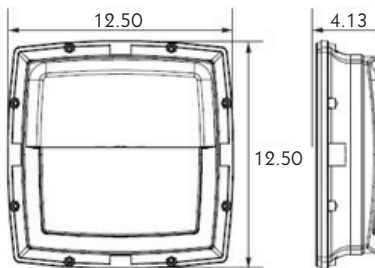

Lighting Your Way

LURALINE

LIGHTING

LED Square Bulkhead

LED Square Bulkheads from Luraline Lighting are a durable and streamlined fixtures with Type IV distribution that throws light where needed. This versatile series is available with open frame, grill or half cover trims. Each is constructed of die cast aluminum and finished with a bronze powdercoat. All models are CSA listed for wet locations and IP67 rated, making them ideal for almost any application.

LWPS25OF

LWPS25GR

LWPS25HC

Specifications

	Open Frame (OF)	Guard (GR)	Half Cover (HC)
Ordering Code	LWPS25OF	LWPS25GR	LWPS25HC
System Wattage	19.7	19.7	19.7
Incandescent Equivalent (W)	150	150	150
Input Voltage (VAC)	120-277	120-277	120-277
LED Lumens	2539	2539	2485
Delivered Lumens	1674	1468	1467
Color Temperature (CCT)	5000K	5000K	5000K
Color Rendering Index (CRI)	80+	80+	80+
Dimming	0-10V	0-10V	0-10V
Rated Life (Hours L70)	50,000	50,000	50,000
Warranty (Years)	3	3	3
Height (Inches)	12.50	12.50	12.50
Width (Inches)	12.50	12.50	12.50
Extension (Inches)	3.94	4.25	4.13