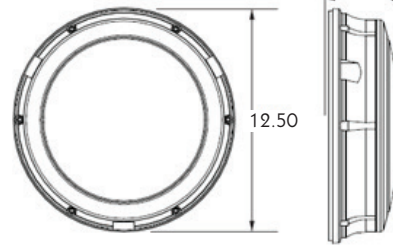

Lighting Your Way

LURALINE LIGHTING

LED Round Bulkhead

LED Round Bulkheads from Luraline Lighting are a durable and streamlined fixtures with Type IV distribution that throws light where needed. This versatile series is available with open frame, grill or half cover trims. Each is constructed of die cast aluminum and finished with a bronze powdercoat. All models are CSA listed for wet locations and IP67 rated, making them ideal for almost any application.

Features

- Die cast aluminum housing
- Textured bronze powdercoat finish
- Opal polycarbonate lens
- Type IV Distribution
- 120-277V 50/60Hz. driver
- 0-10V dimming
- CSA listed for wet locations / IP67

LWPR25OF

LWPR25GR

LWPR25HC

Specifications

	Open Frame (OF)	Guard (GR)	Half Cover (HC)
Ordering Code	LWPR25OF	LWPR25GR	LWPR25HC
System Wattage (W)	19.7	19.7	19.7
Incandescent Equivalent	150	150	150
Input Voltage (VAC)	120-277	120-277	120-277
LED Lumens	2539	2539	2485
Delivered Lumens	1674	1468	1467
Color Temperature (CCT)	5000K	5000K	5000K
Color Rendering Index (CRI)	80+	80+	80+
Dimming	0-10V	0-10V	0-10V
Rated Life (Hours L70)	50,000	50,000	50,000
Warranty (Years)	3	3	3
Height (Inches)	12.50	12.50	12.50
Width (Inches)	12.50	12.50	12.50
Extension (Inches)	3.94	4.25	4.13