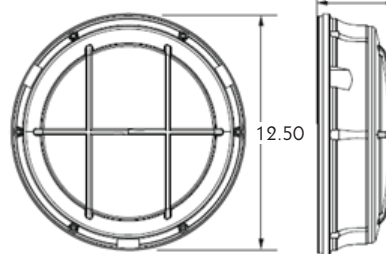

Lighting Your Way

LURALINE LIGHTING

LED Round Bulkhead

LED Round Bulkheads from Luraline Lighting are a durable and streamlined fixtures with Type IV distribution that throws light where needed. This versatile series is available with open frame, grill or half cover trims. Each is constructed of die cast aluminum and finished with a bronze powdercoat. All models are CSA listed for wet locations and IP67 rated, making them ideal for almost any application.

LWPR25OF

LWPR25GR

LWPR25HC

Specifications

	Open Frame (OF)	Guard (GR)	Half Cover (HC)
Ordering Code	LWPR25OF	LWPR25GR	LWPR25HC
System Wattage (W)	19.7	19.7	19.7
Incandescent Equivalent	150	150	150
Input Voltage (VAC)	120-277	120-277	120-277
LED Lumens	2539	2539	2485
Delivered Lumens	1674	1468	1467
Color Temperature (CCT)	5000K	5000K	5000K
Color Rendering Index (CRI)	80+	80+	80+
Dimming	0-10V	0-10V	0-10V
Rated Life (Hours L70)	50,000	50,000	50,000
Warranty (Years)	3	3	3
Height (Inches)	12.50	12.50	12.50
Width (Inches)	12.50	12.50	12.50
Extension (Inches)	3.94	4.25	4.13