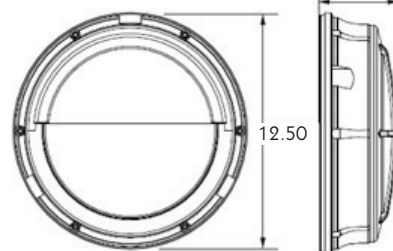

Lighting Your Way

LURALINE LIGHTING

LED Round Bulkhead

LED Round Bulkheads from Luraline Lighting are a durable and streamlined fixtures with Type IV distribution that throws light where needed. This versatile series is available with open frame, grill or half cover trims. Each is constructed of die cast aluminum and finished with a bronze powdercoat. All models are CSA listed for wet locations and IP67 rated, making them ideal for almost any application.

Features

- Die cast aluminum housing
- Textured bronze powdercoat finish
- Opal polycarbonate lens
- Type IV Distribution
- 120-277V 50/60Hz. driver
- 0-10V dimming
- CSA listed for wet locations / IP67

LWPR25OF

LWPR25GR

LWPR25HC

Specifications

	Open Frame (OF)	Guard (GR)	Half Cover (HC)
Ordering Code	LWPR25OF	LWPR25GR	LWPR25HC
System Wattage (W)	19.7	19.7	19.7
Incandescent Equivalent	150	150	150
Input Voltage (VAC)	120-277	120-277	120-277
LED Lumens	2539	2539	2485
Delivered Lumens	1674	1468	1467
Color Temperature (CCT)	5000K	5000K	5000K
Color Rendering Index (CRI)	80+	80+	80+
Dimming	0-10V	0-10V	0-10V
Rated Life (Hours L70)	50,000	50,000	50,000
Warranty (Years)	3	3	3
Height (Inches)	12.50	12.50	12.50
Width (Inches)	12.50	12.50	12.50
Extension (Inches)	3.94	4.25	4.13