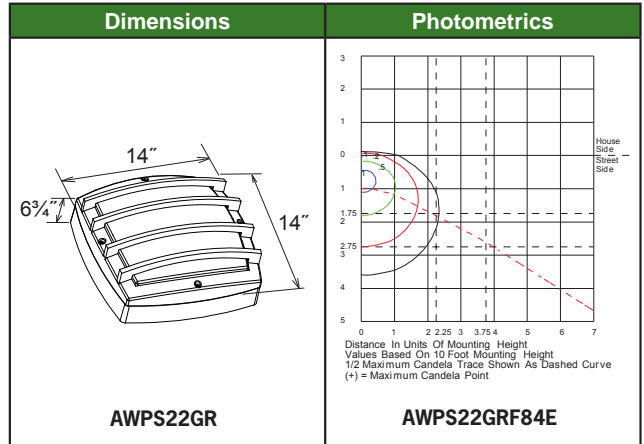

AWPS22GR

14" Square Grid Frame Bulkhead

Housing: Gasketed die cast aluminum housing and grid front frame, textured powdercoat finish over a chromate conversion coating
Reflector: White powdercoat steel pan reflector
Lens: Opalescent polycarbonate lens
Socket: CF Plug-In Type, GX24Q-3/-4
Mounting: Surface mount, or conduit entry via two 1/2" knockouts
Wattage: Compact Fluorescent: 2 x 26 to 42w
Listings & Ratings: CSA Listed for wet locations

Catalog #	Wattage	Voltage	Lamp	Ballast
AWPS22GRF52E**	2 x 26	120-277	CF	Electronic
AWPS22GRF64R**	2 x 32	120-277	CF	Electronic
AWPS22GRF84E**	2 x 42	120-277	CF	Electronic

**Specify color: W-White, Z=Bronze