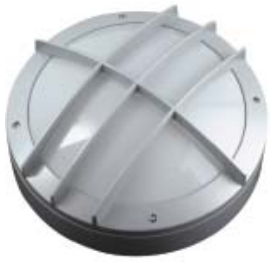

14-1/2" Round Grid Frame Bulkhead

**AWPR22GR**

**Housing:** Gasketed die cast aluminum housing and grid front frame, textured powdercoat finish over a chromate conversion coating  
**Reflector:** White powdercoat steel pan reflector  
**Lens:** Opalescent polycarbonate lens  
**Socket:** CF Plug-In Type, GX24Q-3/-4  
**Mounting:** Surface mount, or conduit entry via two 1/2" knockouts  
**Wattage:** Compact Fluorescent: 2 x 26 to 42w  
**Listings & Ratings:** CSA Listed for wet locations

Catalog #	Wattage	Voltage	Lamp	Ballast
AWPR22GRF52E**	2 x 26	120-277	CF	Electronic
AWPR22GRF64E**	2 x 32	120-277	CF	Electronic
AWPR22GRF84E**	2 x 42	120-277	CF	Electronic

\*\*Specify Color: W=White, Z=Bronze