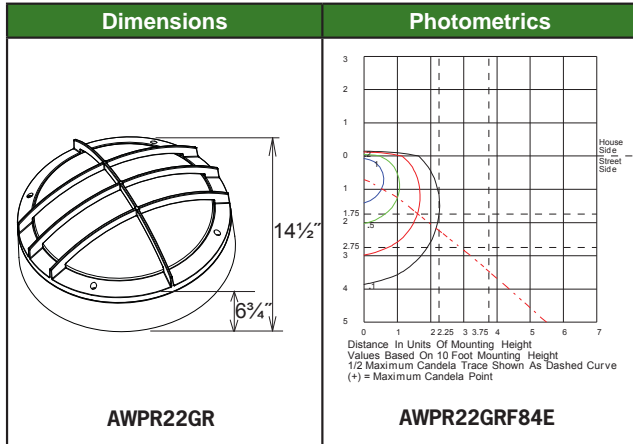

14-1/2" Round Grid Frame Bulkhead

**AWPR22GR**

**Housing:** Gasketed die cast aluminum housing and grid front frame, textured powdercoat finish over a chromate conversion coating  
**Reflector:** White powdercoat steel pan reflector  
**Lens:** Opalescent polycarbonate lens  
**Socket:** CF Plug-In Type, GX24Q-3/-4  
**Mounting:** Surface mount, or conduit entry via two 1/2" knockouts  
**Wattage:** Compact Fluorescent: 2 x 26 to 42w  
**Listings & Ratings:** CSA Listed for wet locations

Catalog #	Wattage	Voltage	Lamp	Ballast
AWPR22GRF52E**	2 x 26	120-277	CF	Electronic
AWPR22GRF64E**	2 x 32	120-277	CF	Electronic
AWPR22GRF84E**	2 x 42	120-277	CF	Electronic

\*\*Specify Color: W=White, Z=Bronze