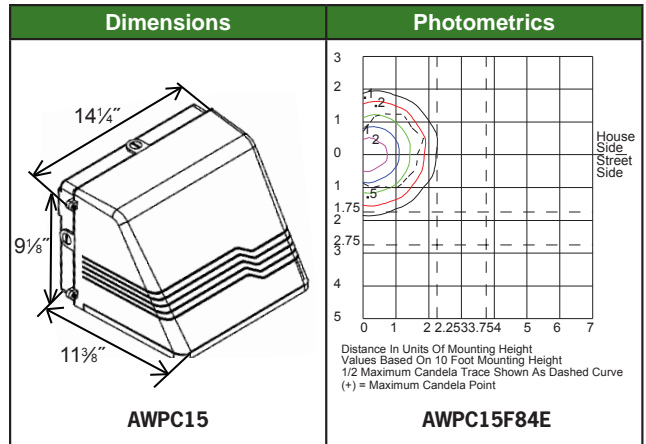

Catalog #	Wattage	Voltage	Lamp	Ballast
AWPC15H35R120	35	120	HPS	R-NPF
AWPC15H50R120	50	120	HPS	R-NPF
AWPC15H70R120	70	120	HPS	R-NPF
AWPC15H100R120	100	120	HPS	R-NPF
AWPC15H150R120	150	120	HPS	R-NPF
AWPC15H50D	50	120/277	HPS	HX-HPF
AWPC15H70Q	70	Quad	HPS	HX-HPF
AWPC15H100Q	100	Quad	HPS	HX-HPF
AWPC15H150Q	150	Quad	HPS	HX-HPF
AWPC15M70Q	70	Quad	MH	HX-HPF
AWPC15M100Q	100	Quad	MH	HX-HPF
AWPC15M150Q	150	Quad	MH	HX-HPF
AWPC15F26E	1 x 26	120-277	CF	Electronic
AWPC15F32E	1 x 32	120-277	CF	Electronic
AWPC15F42E	1 x 42	120-277	CF	Electronic
AWPC15F52E	2 x 26	120-277	CF	Electronic
AWPC15F64E	2 x 32	120-277	CF	Electronic
AWPC15F84E	2 x 42	120-277	CF	Electronic
AWPC15L1X7HQ	1 x 7.5	120-277	LED	Electronic
AWPC15L2X7HQ	2 x 7.5	120-277	LED	Electronic
AWPC15L1X15Q	1 x 15	120-277	LED	Electronic
AWPC15L2X15Q	2 x 15	120-277	LED	Electronic