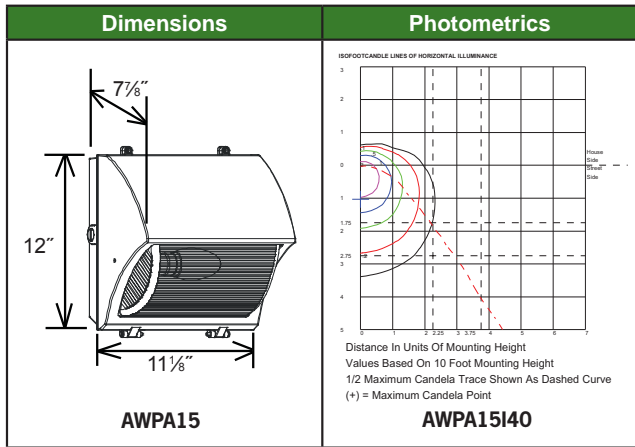

Curved Small Wall Pack

**AWPA15**

**Housing:** Die-cast aluminum housing and hinged front frame with stainless steel hinge pins, 1/2" coin plugs with O-rings for conduit and photocell, textured architectural bronze powdercoat finish over a chromate conversion coating, includes safety cable to prevent front frame impact when relamping  
**Reflector:** Aluminum reflector  
**Lens:** Prismatic borosilicate glass lens  
**Socket:** HID: Porcelain 4KV pulse rated medium base socket with nickel-plated screw shell  
 CF: Plug-in type, GX24Q-3/4  
**Mounting:** Cast-in template for mounting directly over a 4" recessed outlet box, or use 1/2" surface conduit  
**Wattage:** High Pressure Sodium: 35 to 150w  
 Metal Halide: 50 to 150w  
 Compact Fluorescent: 1 x 26 to 42w, 2 x 26 to 42w  
 Induction: 40w  
 LED: 1 x 7.5w, 2 x 7.5w, 1 x 15w, 2 x 15w  
**Listings & Ratings:** CSA Listed for wet locations

Catalog #	Wattage	Voltage	Lamp	Ballast
AWPA15H35R120	35	120	HPS	R-NPF
AWPA15H50R120	50	120	HPS	R-NPF
AWPA15H70R120	70	120	HPS	R-NPF
AWPA15H100R120	100	120	HPS	R-NPF
AWPA15H150R120	150	120	HPS	R-NPF
AWPA15H50D	50	120/277	HPS	HX-HPF
AWPA15H70Q	70	Quad	HPS	HX-HPF
AWPA15H100Q	100	Quad	HPS	HX-HPF
AWPA15H150Q	150	Quad	HPS	HX-HPF
AWPA15M50D	50	120/277	MH	HX-HPF
AWPA15M70Q	70	Quad	MH	HX-HPF
AWPA15M100Q	100	Quad	MH	HX-HPF
AWPA15M150Q	150	Quad	MH	HX-HPF
AWPA15F26E	1 x 26	120-277	CF	Electronic
AWPA15F32E	1 x 32	120-277	CF	Electronic
AWPA15F42E	1 x 42	120-277	CF	Electronic
AWPA15F52E	2 x 26	120-277	CF	Electronic
AWPA15F64E	2 x 32	120-277	CF	Electronic
AWPA15F84E	2 x 42	120-277	CF	Electronic
AWPA15I40120	40	120	IND	Electronic
AWPA15I40277	40	277	IND	Electronic
AWPA15L1X7HQ	1 x 7.5	120-277	LED	Electronic
AWPA15L2X7HQ	2 x 7.5	120-277	LED	Electronic
AWPA15L1X15Q	1 x 15	120-277	LED	Electronic
AWPA15L2X15Q	2 x 15	120-277	LED	Electronic