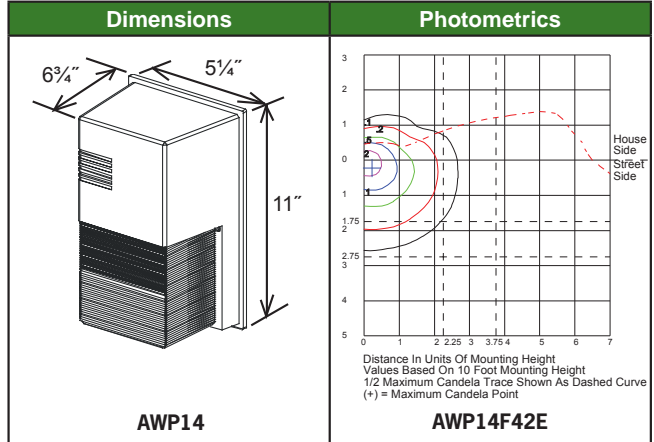

Catalog #	Wattage	Voltage	Lamp	Ballast
AWP14H35R120	35	120	HPS	R-NPF
AWP14H50R120	50	120	HPS	R-NPF
AWP14H70R120	70	120	HPS	R-NPF
AWP14F26	2 x 13	120	CF	Magnetic
AWP14F26E	1 x 26	120-277	CF	Electronic
AWP14F32E	1 x 32	120-277	CF	Electronic
AWP14F42E	1 x 42	120-277	CF	Electronic