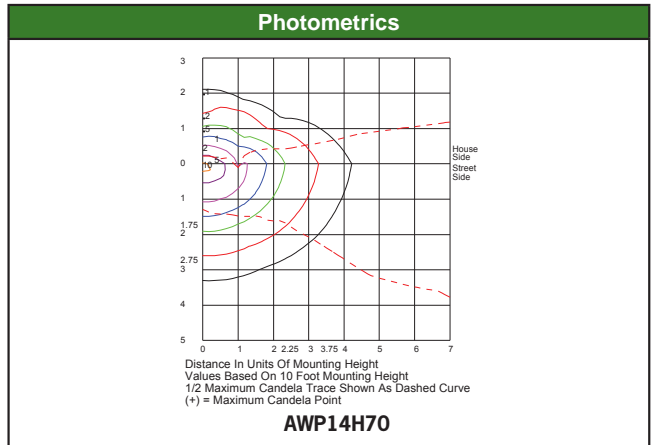

Catalog #	Wattage	Voltage	Lamp	Ballast
AWP14H35R120	35	120	HPS	R-NPF
AWP14H50R120	50	120	HPS	R-NPF
AWP14H70R120	70	120	HPS	R-NPF
AWP14F26	2 x 13	120	CF	Magnetic
AWP14F26E	1 x 26	120-277	CF	Electronic
AWP14F32E	1 x 32	120-277	CF	Electronic
AWP14F42E	1 x 42	120-277	CF	Electronic